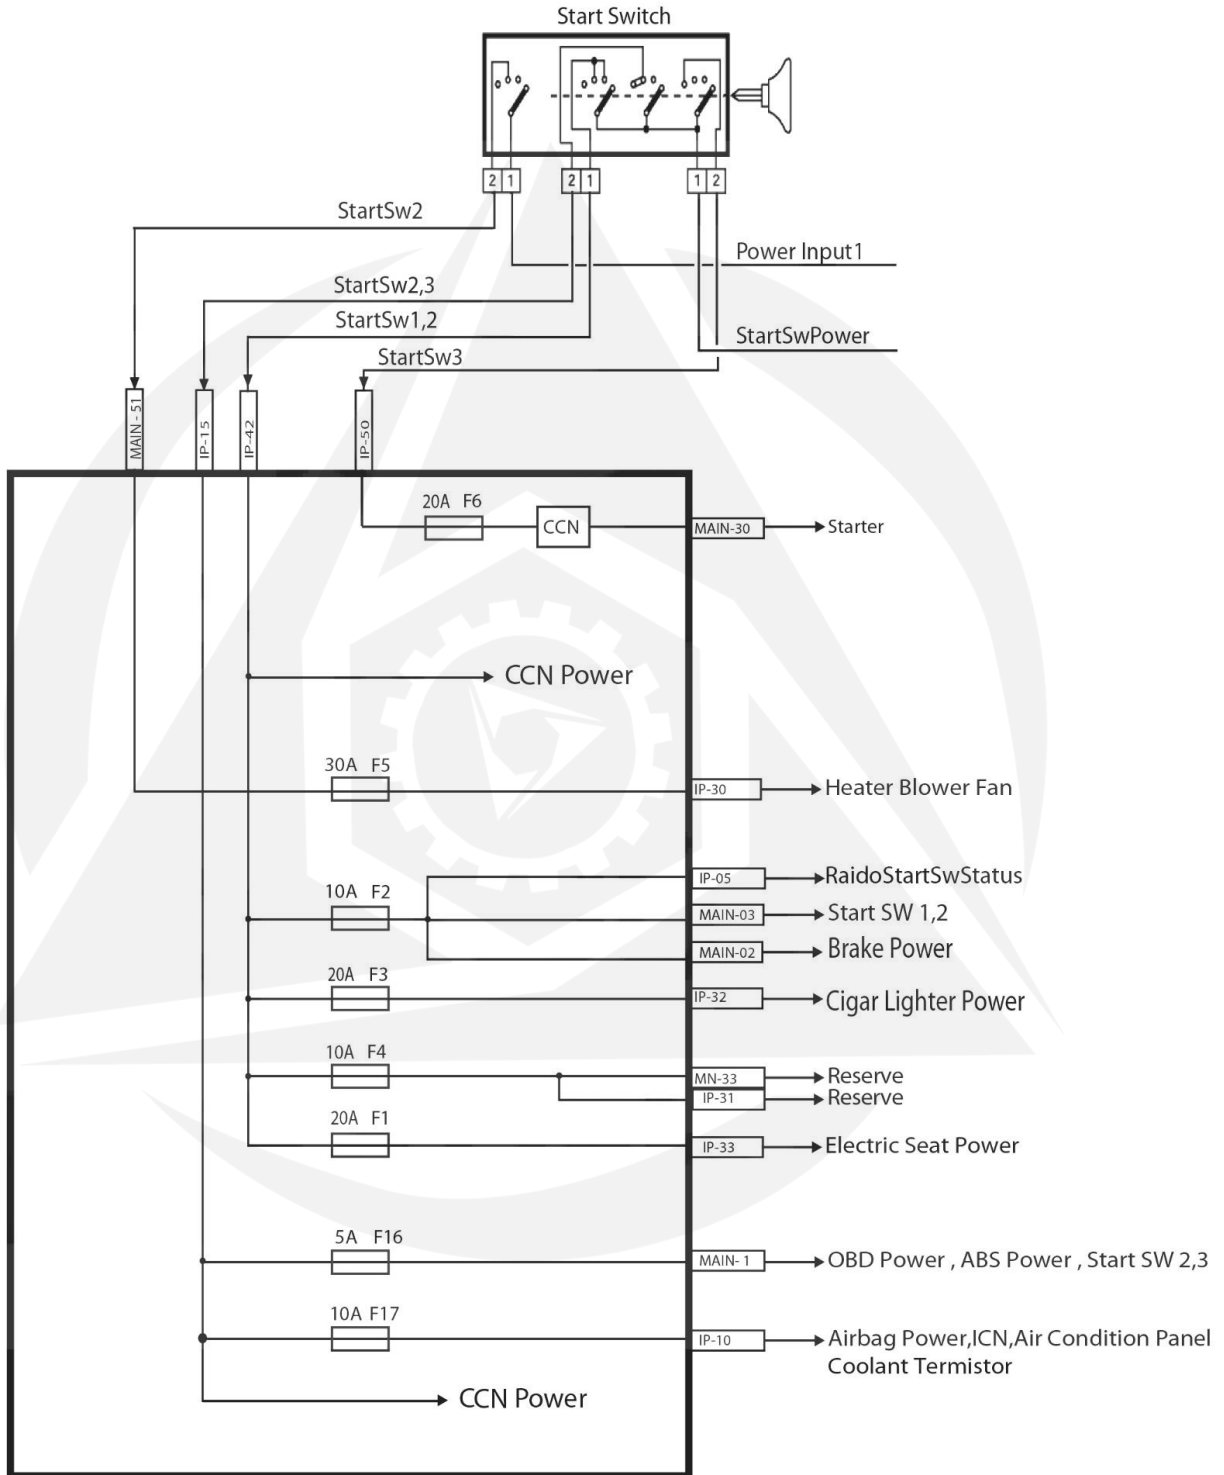

CCN Node -Soren Turbo SMS MUX

MAIN = 82W BK
IP = 82W GY

CCN Node -Soren Turbo SMS MUX

MAIN = 82W BK
IP = 82W GY

CCN Node -Soren Turbo SMS MUX

IP = 82W GY
 MAIN = 82W BK