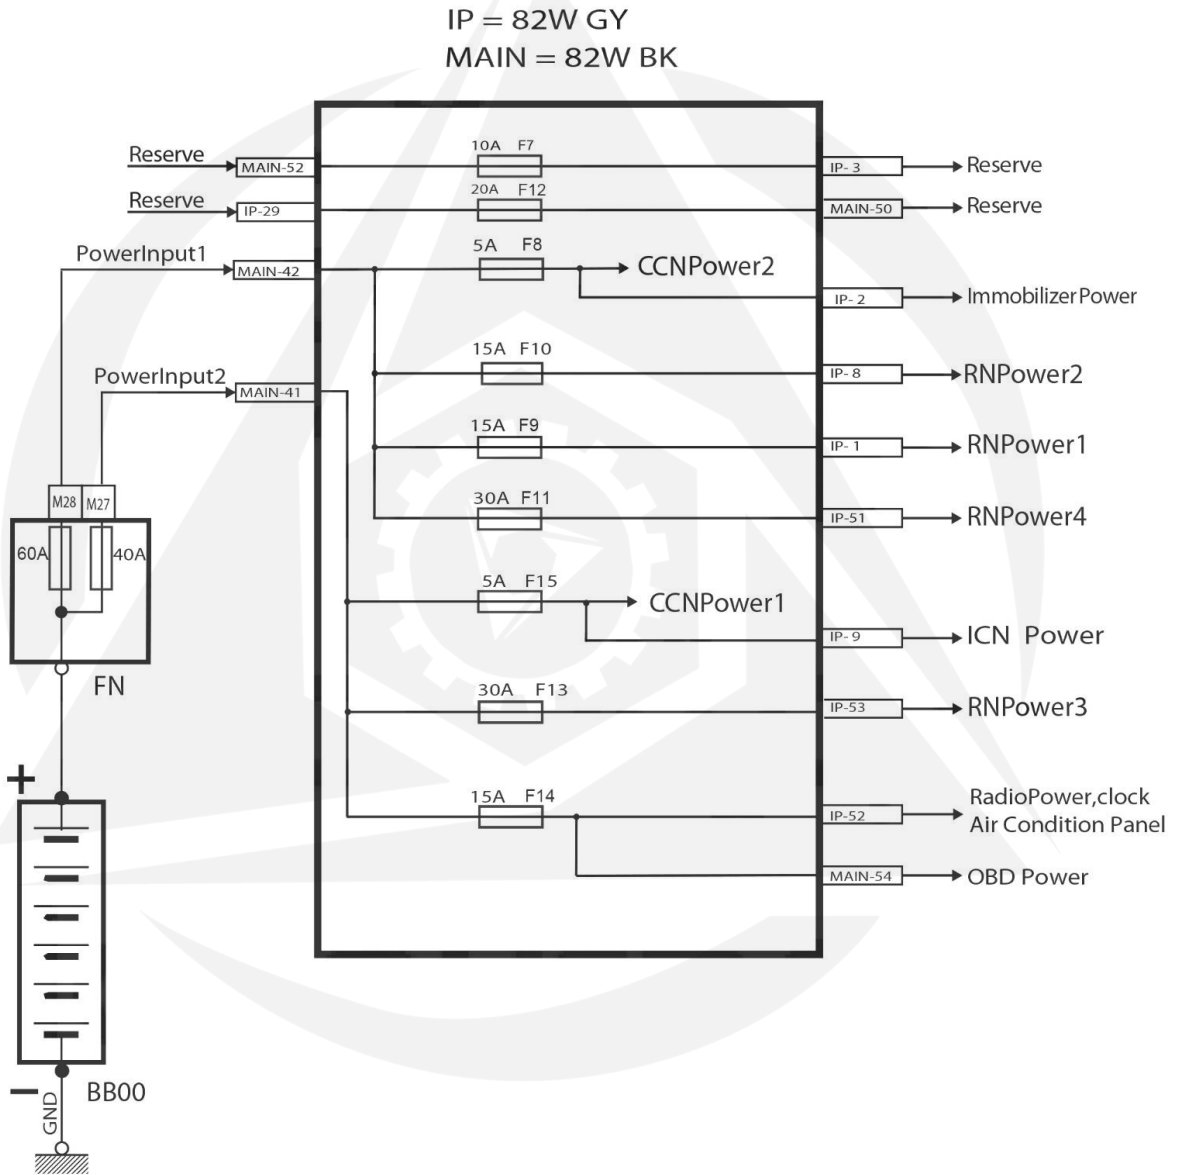

CCN Node -Soren Turbo SMS MUX

MAIN = 82W BK
IP = 82W GY

CCN Node -Soren Turbo SMS MUX

MAIN = 82W BK
IP = 82W GY

CCN Node -Soren Turbo SMS MUX

IP = 82W GY
 MAIN = 82W BK