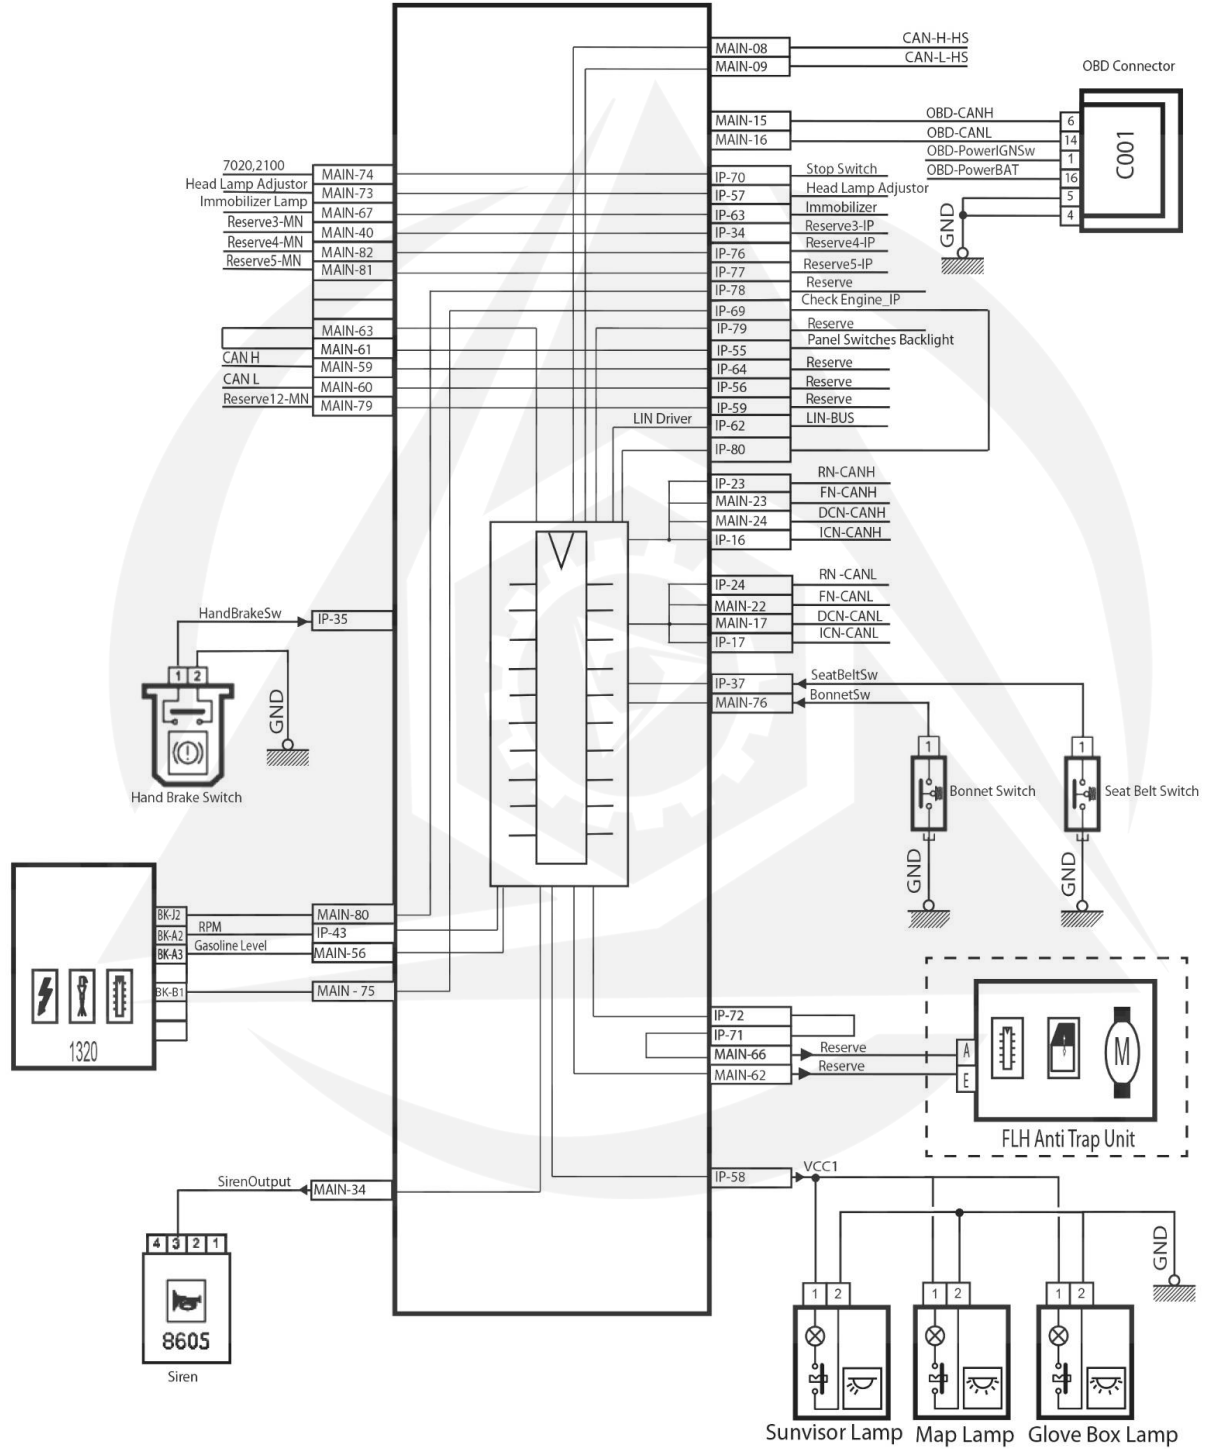

CCN Node -Soren Turbo SMS MUX

MAIN = 82W BK
IP = 82W GY

CCN Node -Soren Turbo SMS MUX

MAIN = 82W BK
IP = 82W GY

CCN Node -Soren Turbo SMS MUX

IP = 82W GY
 MAIN = 82W BK