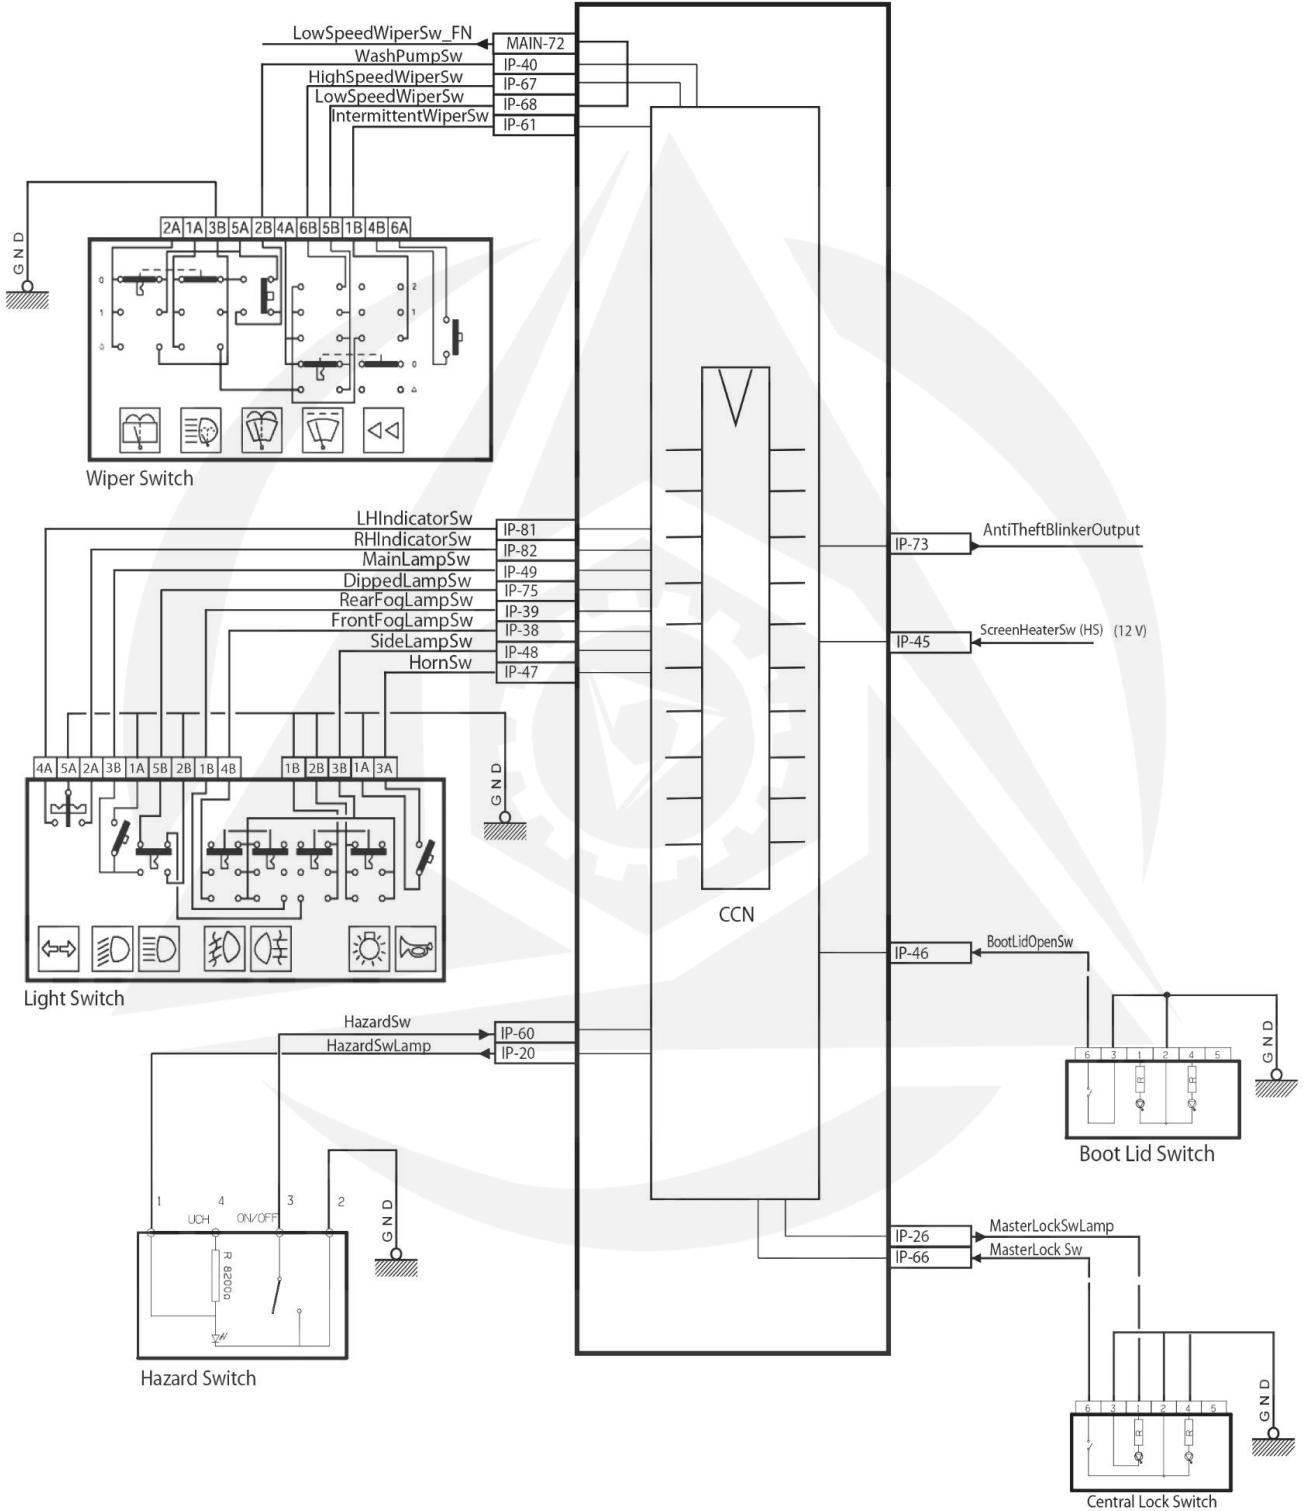

CCN Node -Soren Turbo SMS MUX

MAIN = 82W BK
IP = 82W GY

CCN Node -Soren Turbo SMS MUX

MAIN = 82W BK
IP = 82W GY

CCN Node -Soren Turbo SMS MUX

IP = 82W GY
 MAIN = 82W BK