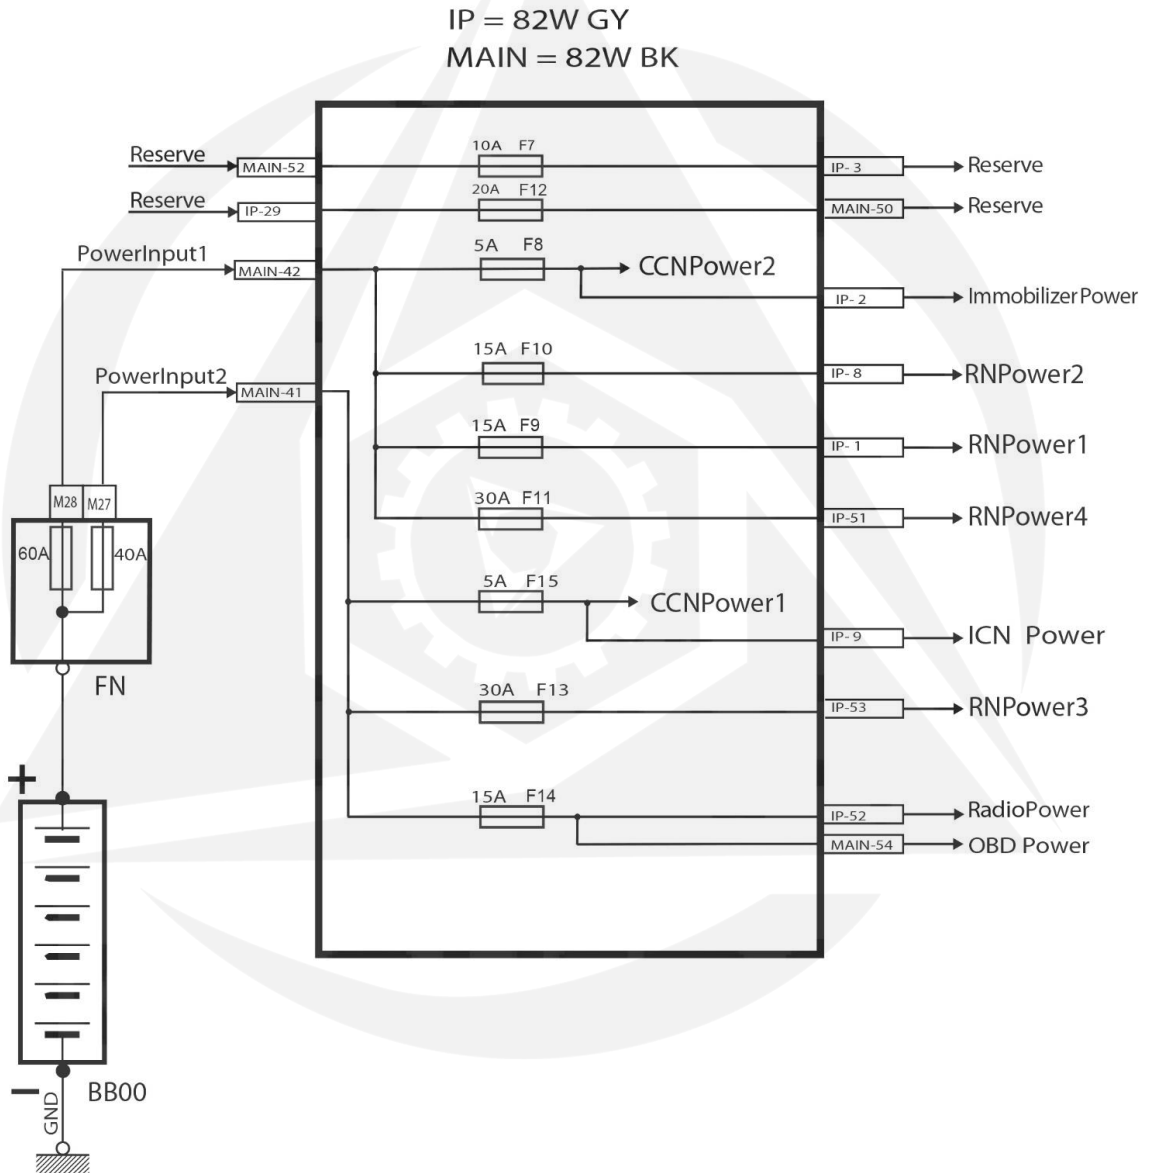

CCN Node - Samand SMS MUX

MAIN = 82W BK
IP = 82W GY

CCN Node - Samand SMS MUX

CCN Node - Samand SMS MUX

IP = 82W GY
 MAIN = 82W BK