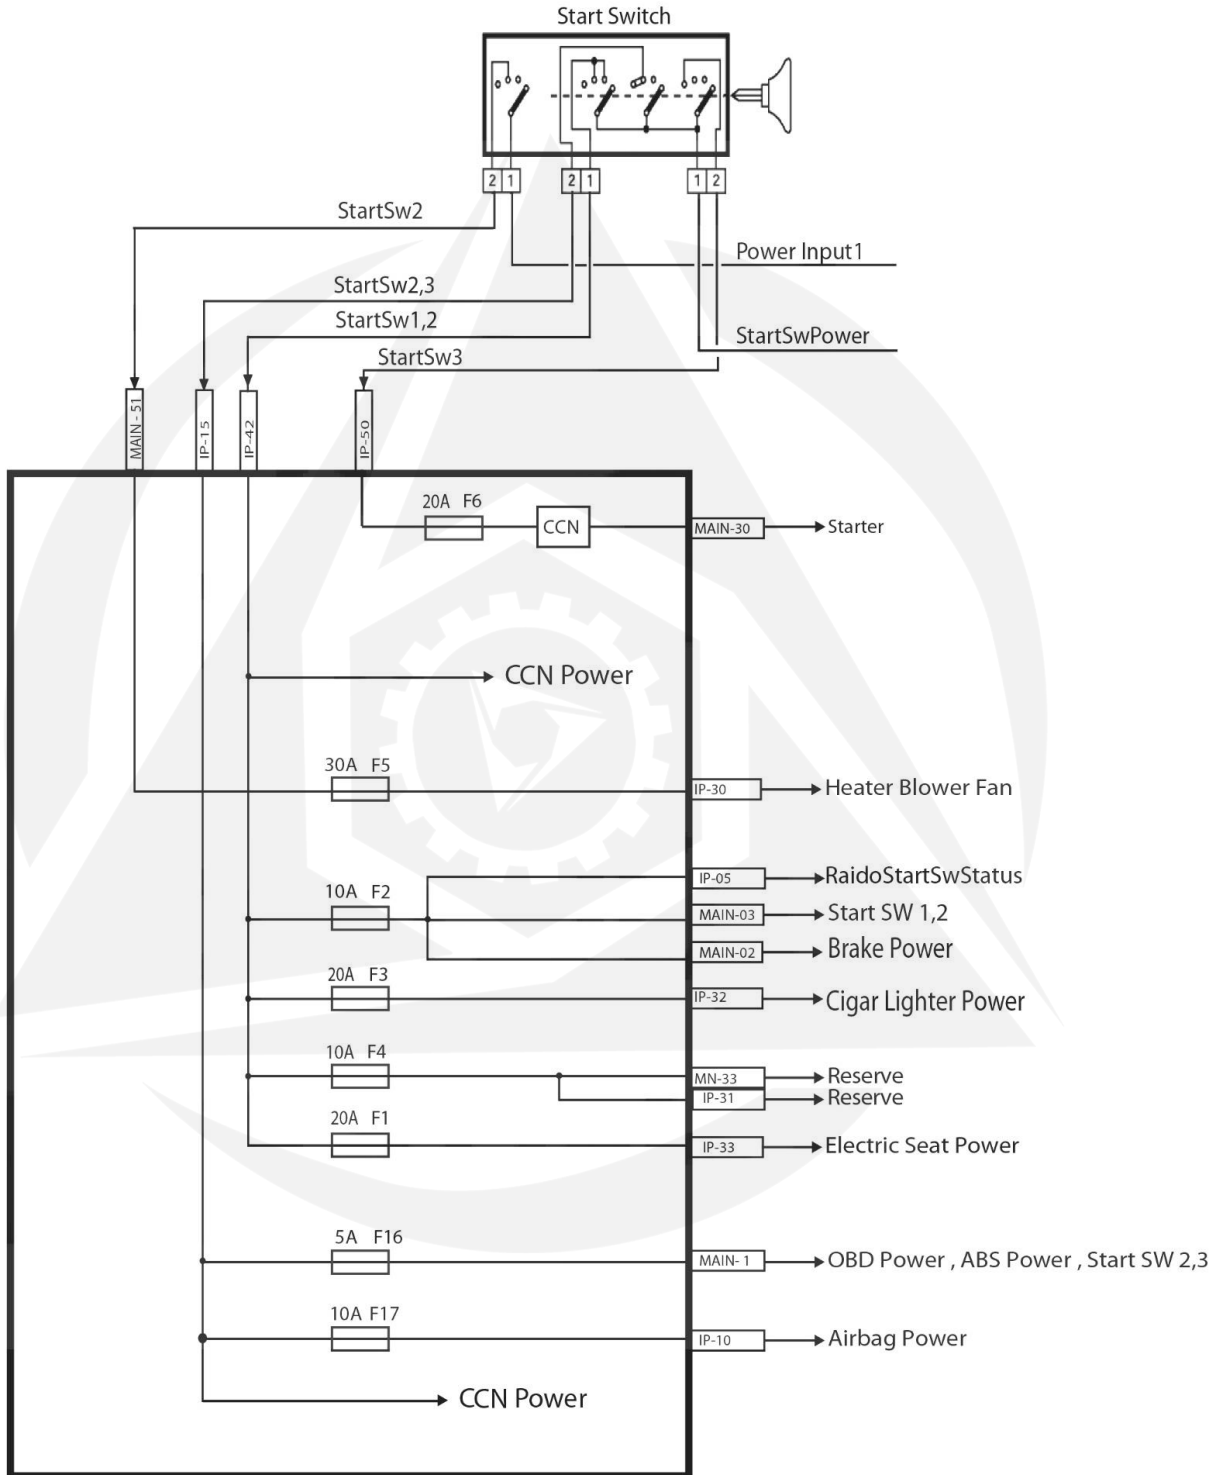

CCN Node - Samand SMS MUX

MAIN = 82W BK
IP = 82W GY

CCN Node - Samand SMS MUX

CCN Node - Samand SMS MUX

IP = 82W GY
 MAIN = 82W BK