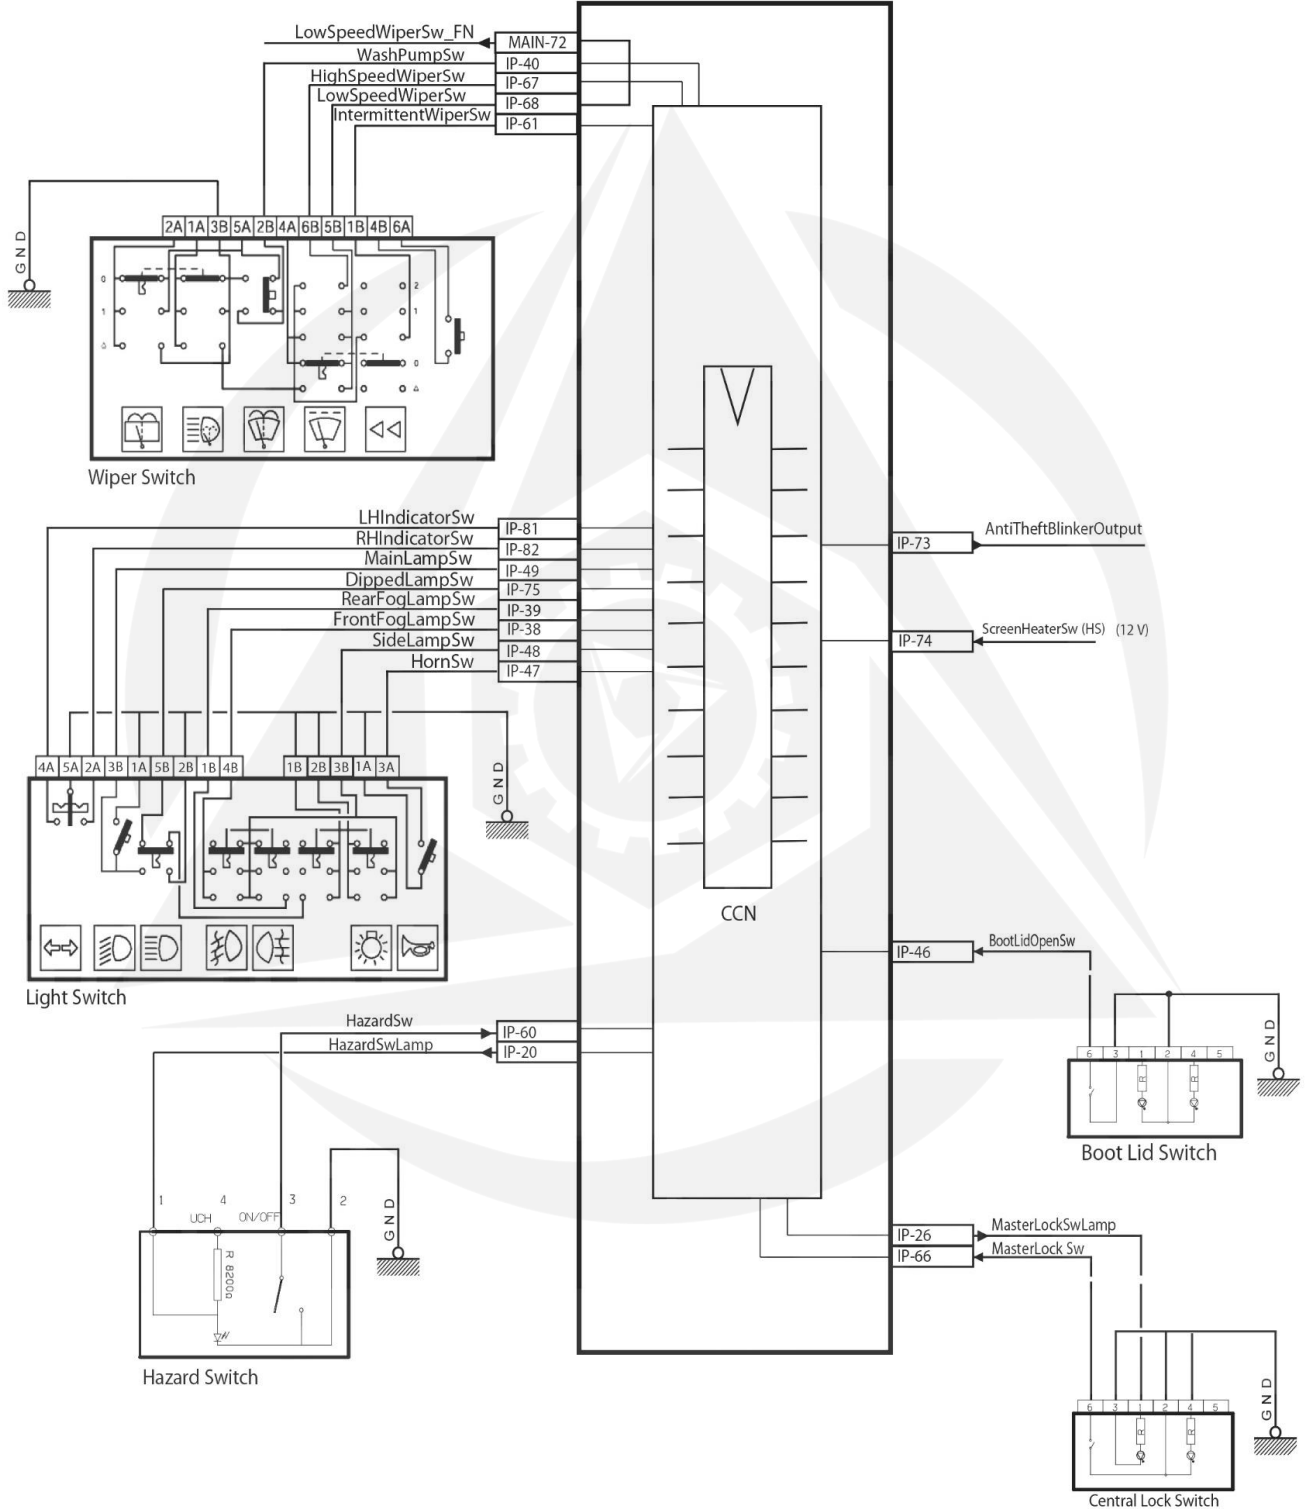

CCN Node - Samand SMS MUX

MAIN = 82W BK
IP = 82W GY

CCN Node - Samand SMS MUX

CCN Node - Samand SMS MUX

IP = 82W GY
 MAIN = 82W BK