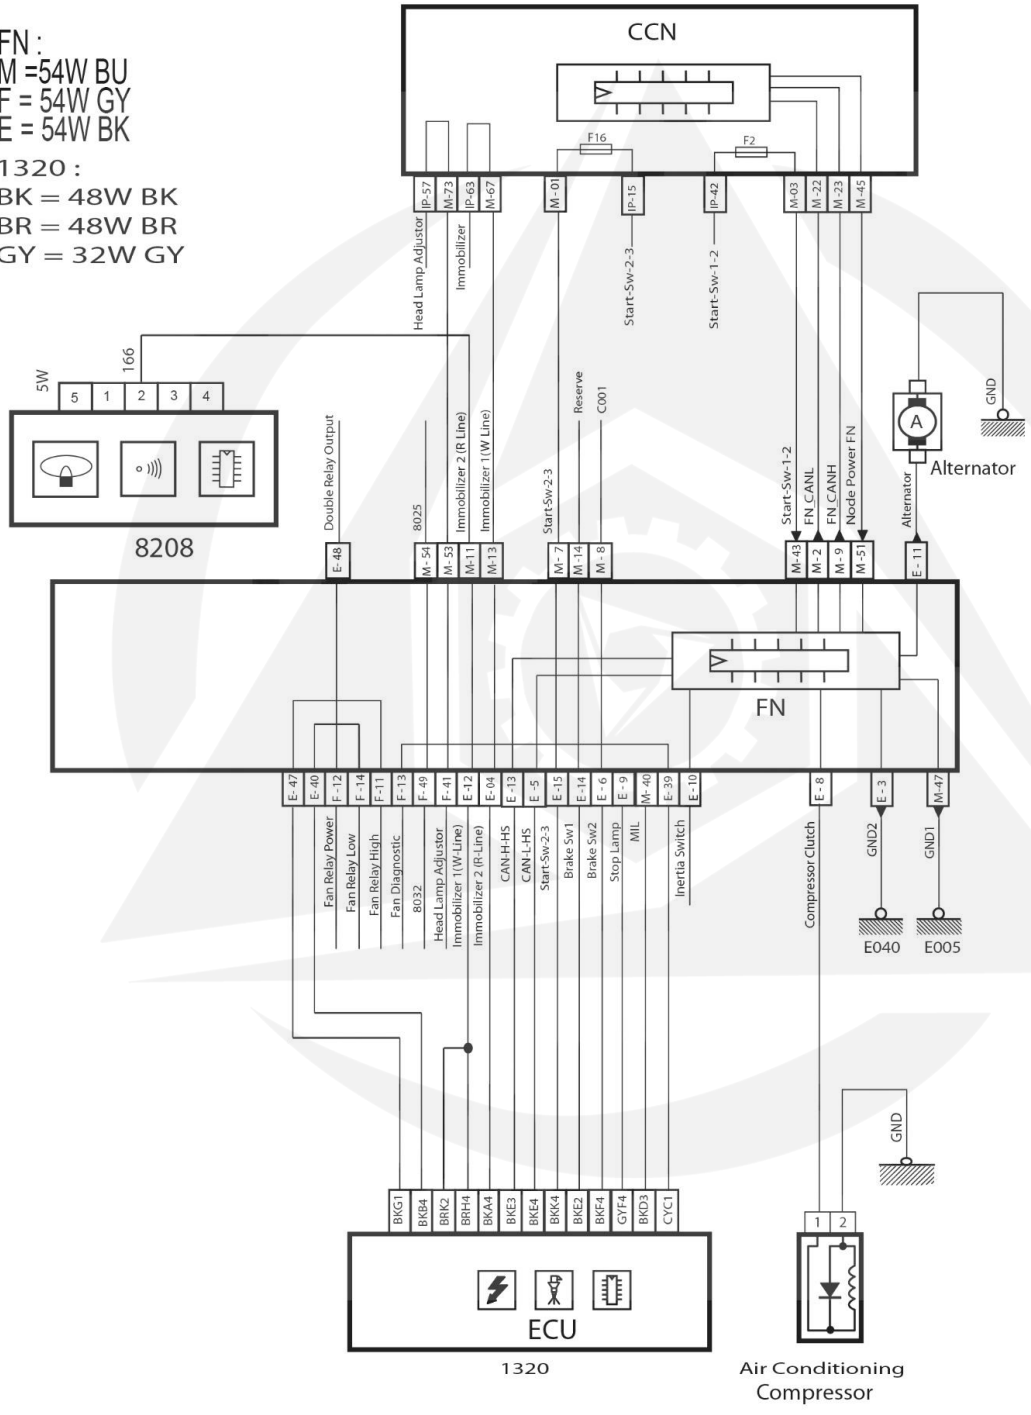

FN Node - Soren Turbo SMS MUX

CCN :
 M = 82W BK
 IP = 82W GY

FN :
 M = 54W BU
 F = 54W GY
 E = 54W BK
 1320 :
 BK = 48W BK
 BR = 48W BR
 GY = 32W GY

FN Node - Soren Turbo SMS MUX

FN Node - Soren Turbo SMS MUX

E = 54W BK
M = 54W BU
F = 54W GY