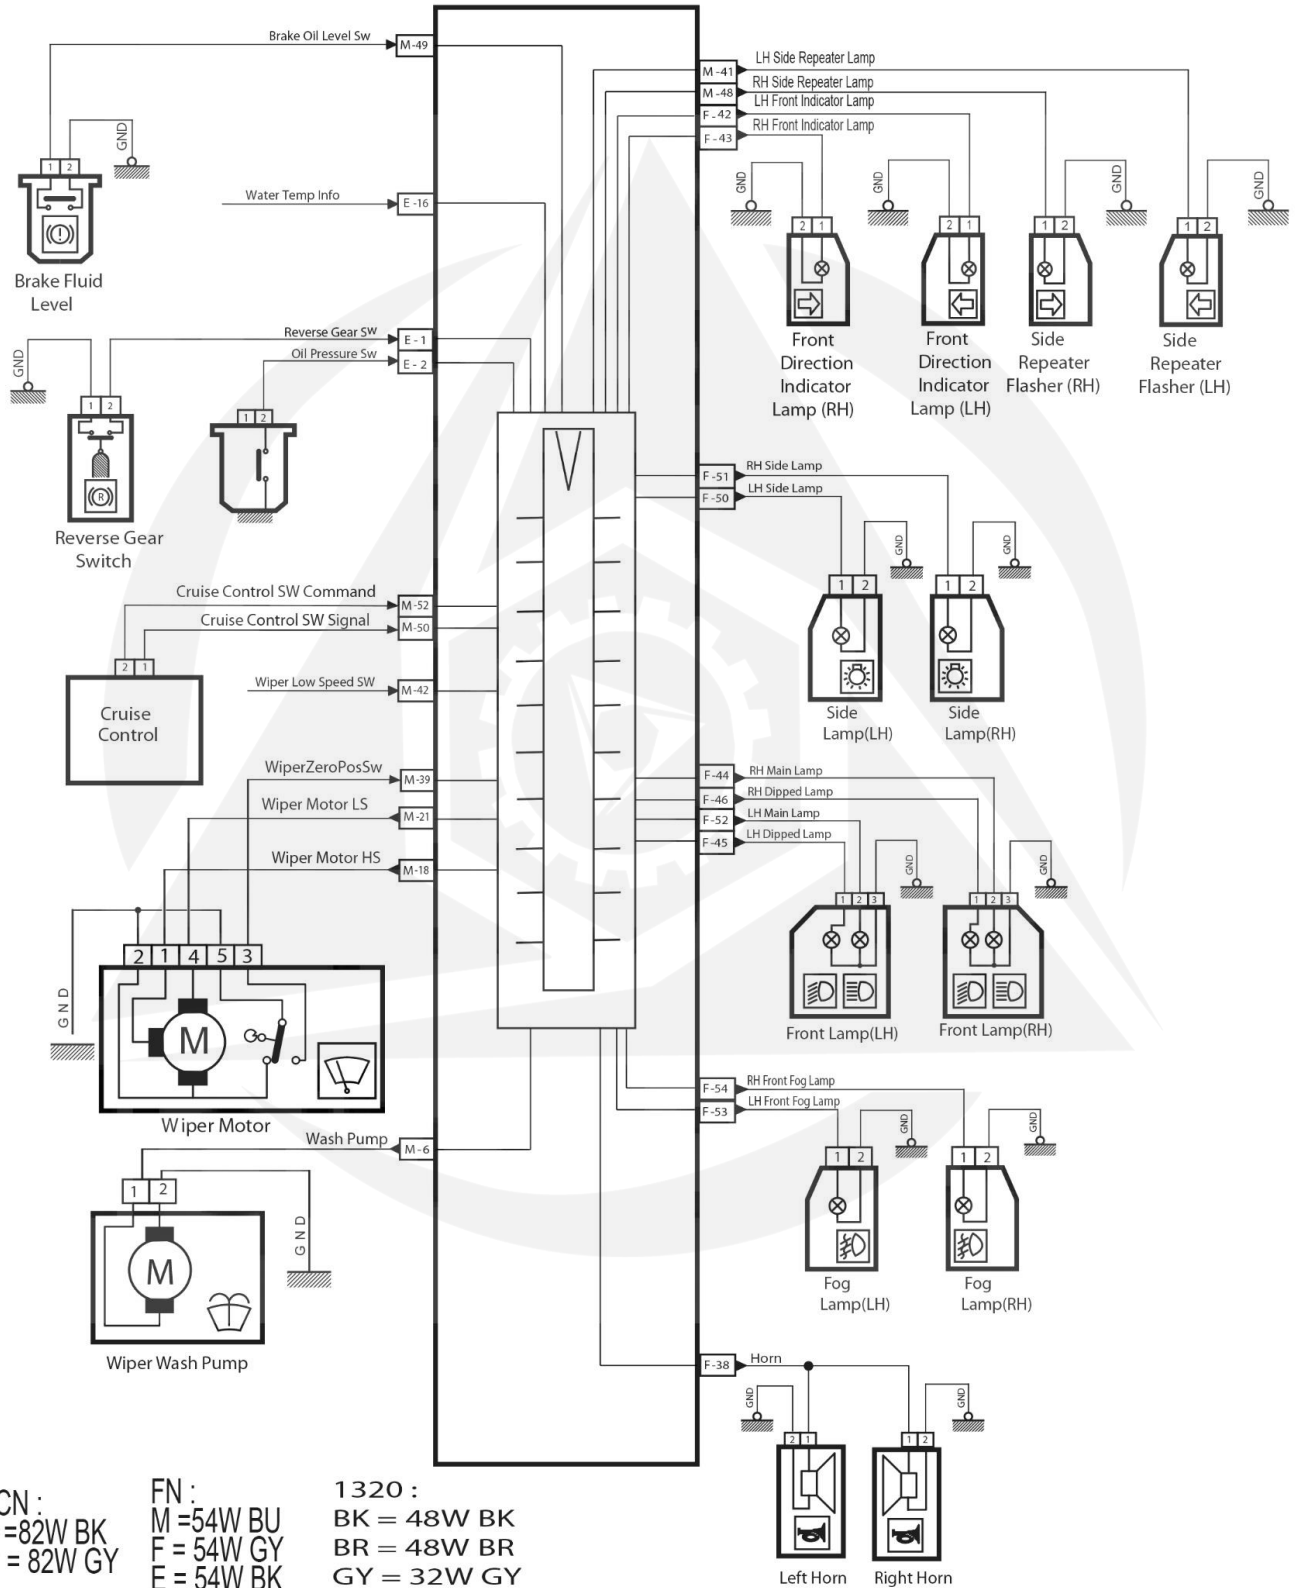

FN Node - Soren Turbo SMS MUX

CCN :
 M = 82W BK
 IP = 82W GY

FN :
 M = 54W BU
 F = 54W GY
 E = 54W BK
 1320 :
 BK = 48W BK
 BR = 48W BR
 GY = 32W GY

FN Node - Soren Turbo SMS MUX

FN Node - Soren Turbo SMS MUX

E = 54W BK
M = 54W BU
F = 54W GY